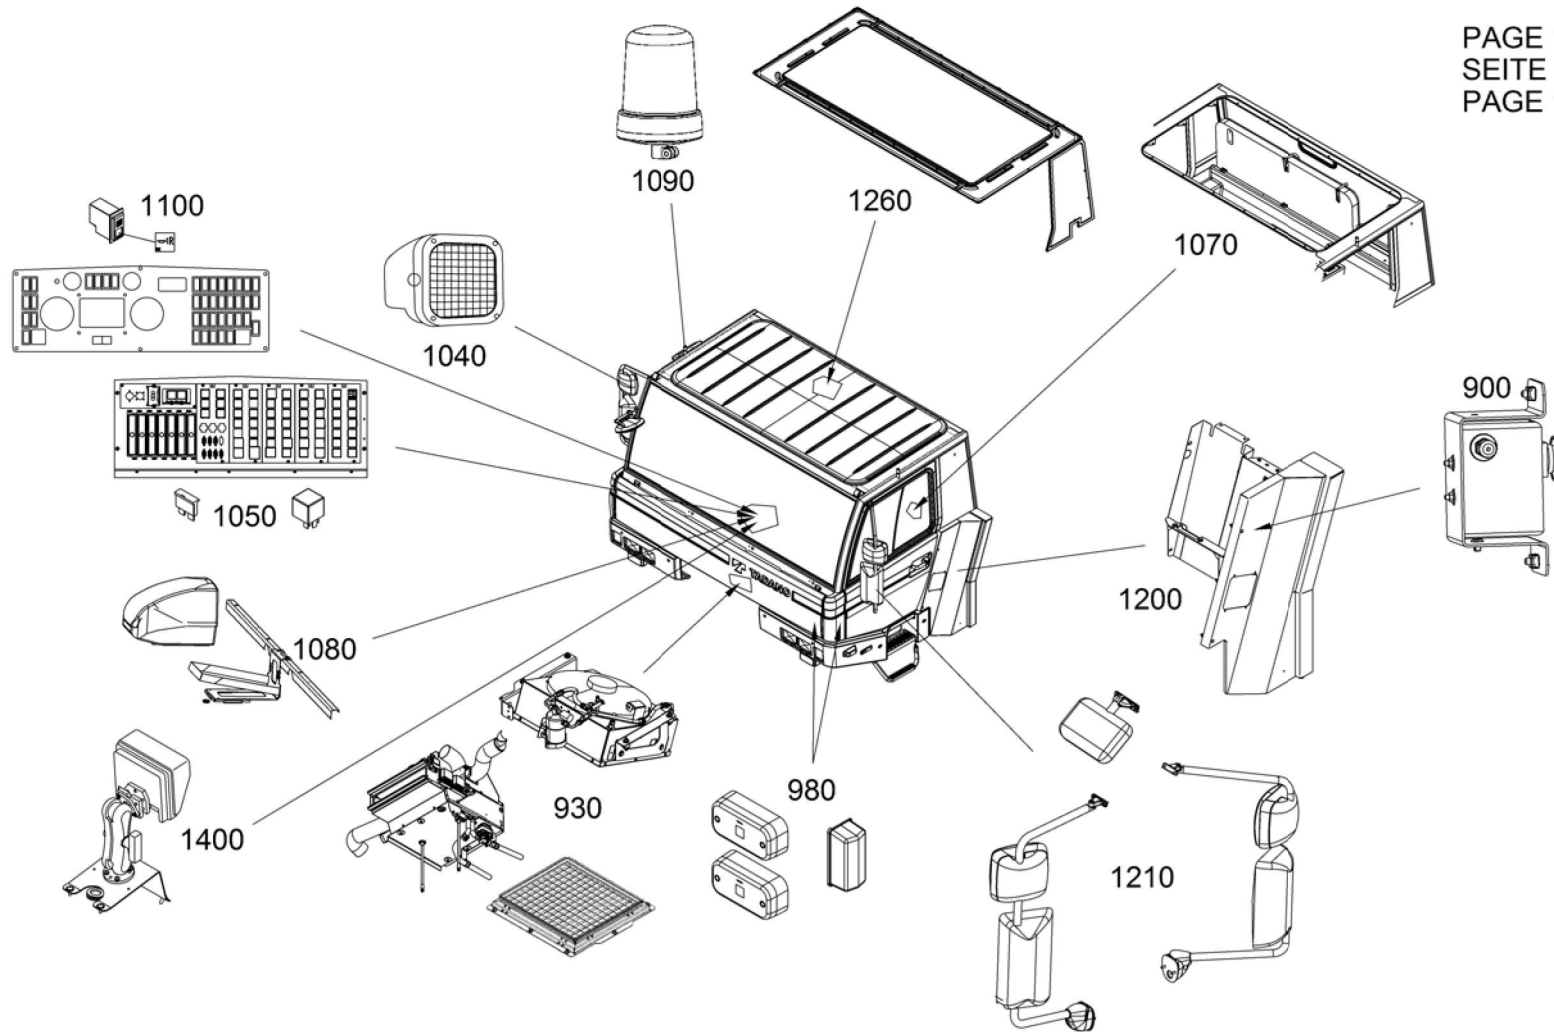

CARRIER  
UNTERWAGEN  
CHÂSSIS

from No / up to No

Figure  
Bild ATF400G-6  
Figure

**TADANO**  
0000-01

PAGE 12 OF 14  
SEITE 12 VON 14  
PAGE 12 DE 14

Part No.	Part Name	QTY	Unit
1140	Hydraulic Pump	2	EA
1150	Hydraulic Control Valve	1	EA
1160	Operator Control Console	1	EA
1170	Instrument Panel	1	EA
1180	Operator Seat	1	EA
1190	Steering Column	1	EA
1250	Instrument Panel Bezel	1	EA
1280	Steering Wheel	1	EA
1290	Operator Seat	1	EA
1390	Main Chassis Frame	1	EA
1060	Electrical Control Panel	1	EA