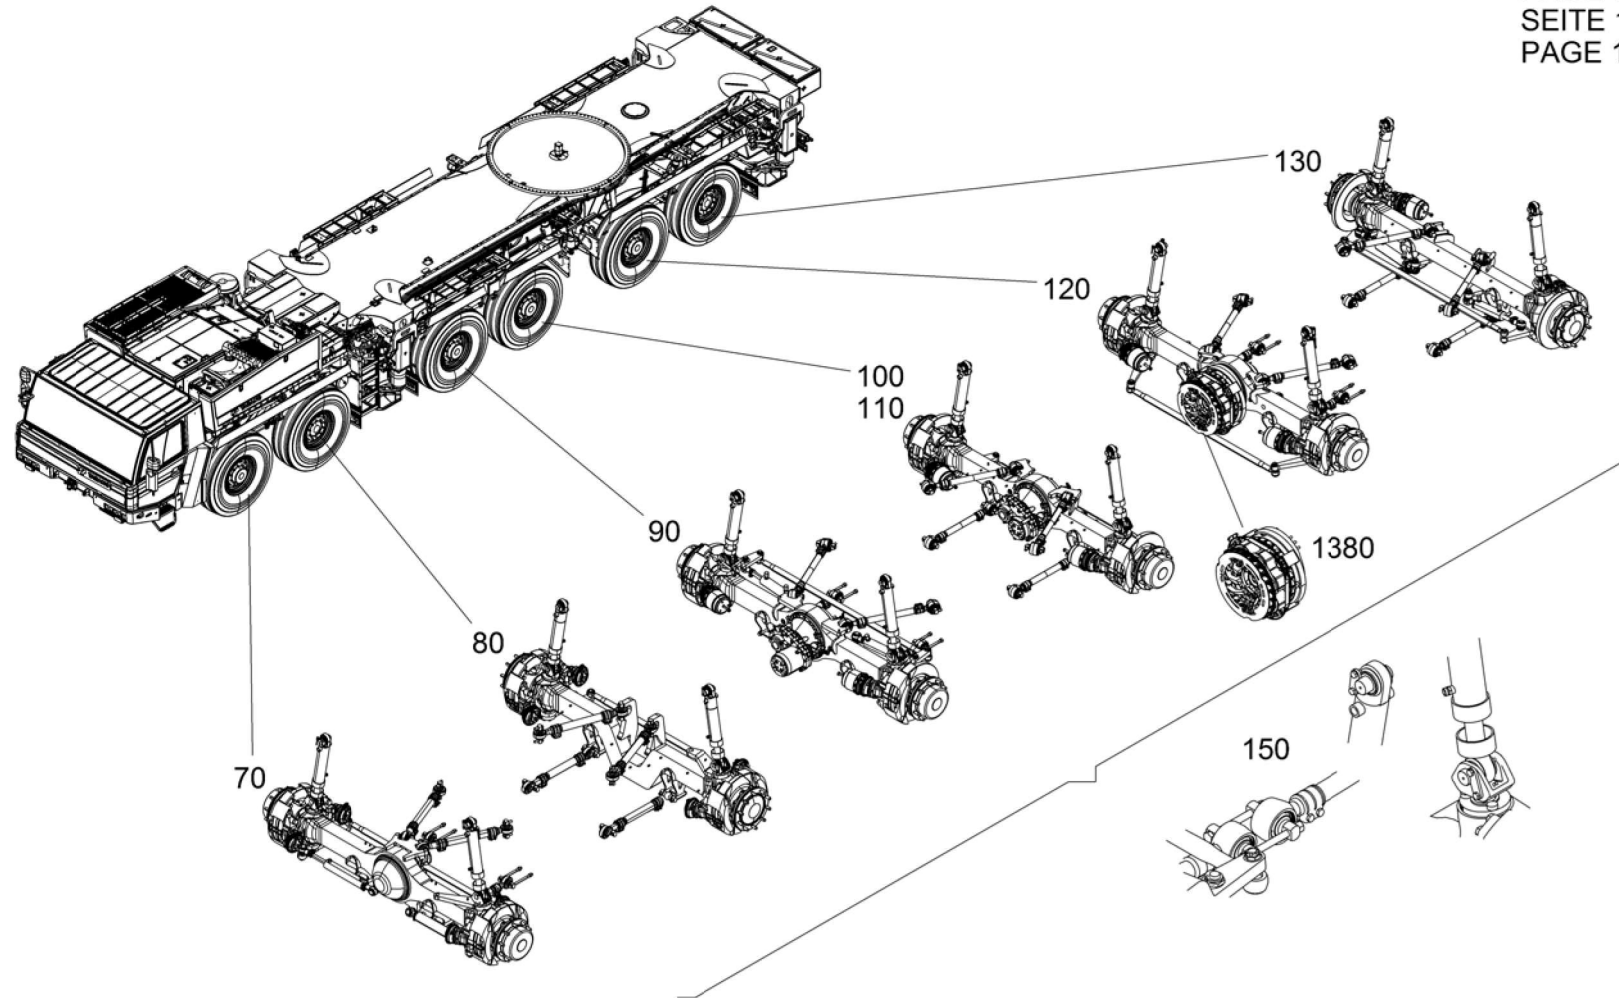

CARRIER  
UNTERWAGEN  
CHÂSSIS

from No / up to No

Figure  
Bild ATF400G-6  
Figure

**TADANO**  
0000-01

PAGE 1 OF 14  
SEITE 1 VON 14  
PAGE 1 DE 14

HYDRAULIC SYSTEM  
HYDRAULIK  
SYSTÈME HYDRAULIQUE

HYDRAULIC SYSTEM  
HYDRAULIK  
SYSTÈME HYDRAULIQUE

CARRIER  
UNTERWAGEN  
CHÂSSIS

from No / up to No

Figure  
Bild ATF400G-6  
Figure

**TADANO**  
0000-01

PAGE 12 OF 14  
SEITE 12 VON 14  
PAGE 12 DE 14

Part No.	Part Name	QTY	Unit
1140	Hydraulic Pump	2	EA
1150	Hydraulic Control Valve	1	EA
1160	Operator Control Console	1	EA
1170	Instrument Panel	1	EA
1180	Operator Seat	1	EA
1190	Steering Column	1	EA
1250	Instrument Panel Bezel	1	EA
1280	Steering Wheel	1	EA
1290	Operator Seat	1	EA
1390	Main Chassis Frame	1	EA
1060	Electrical Control Panel	1	EA