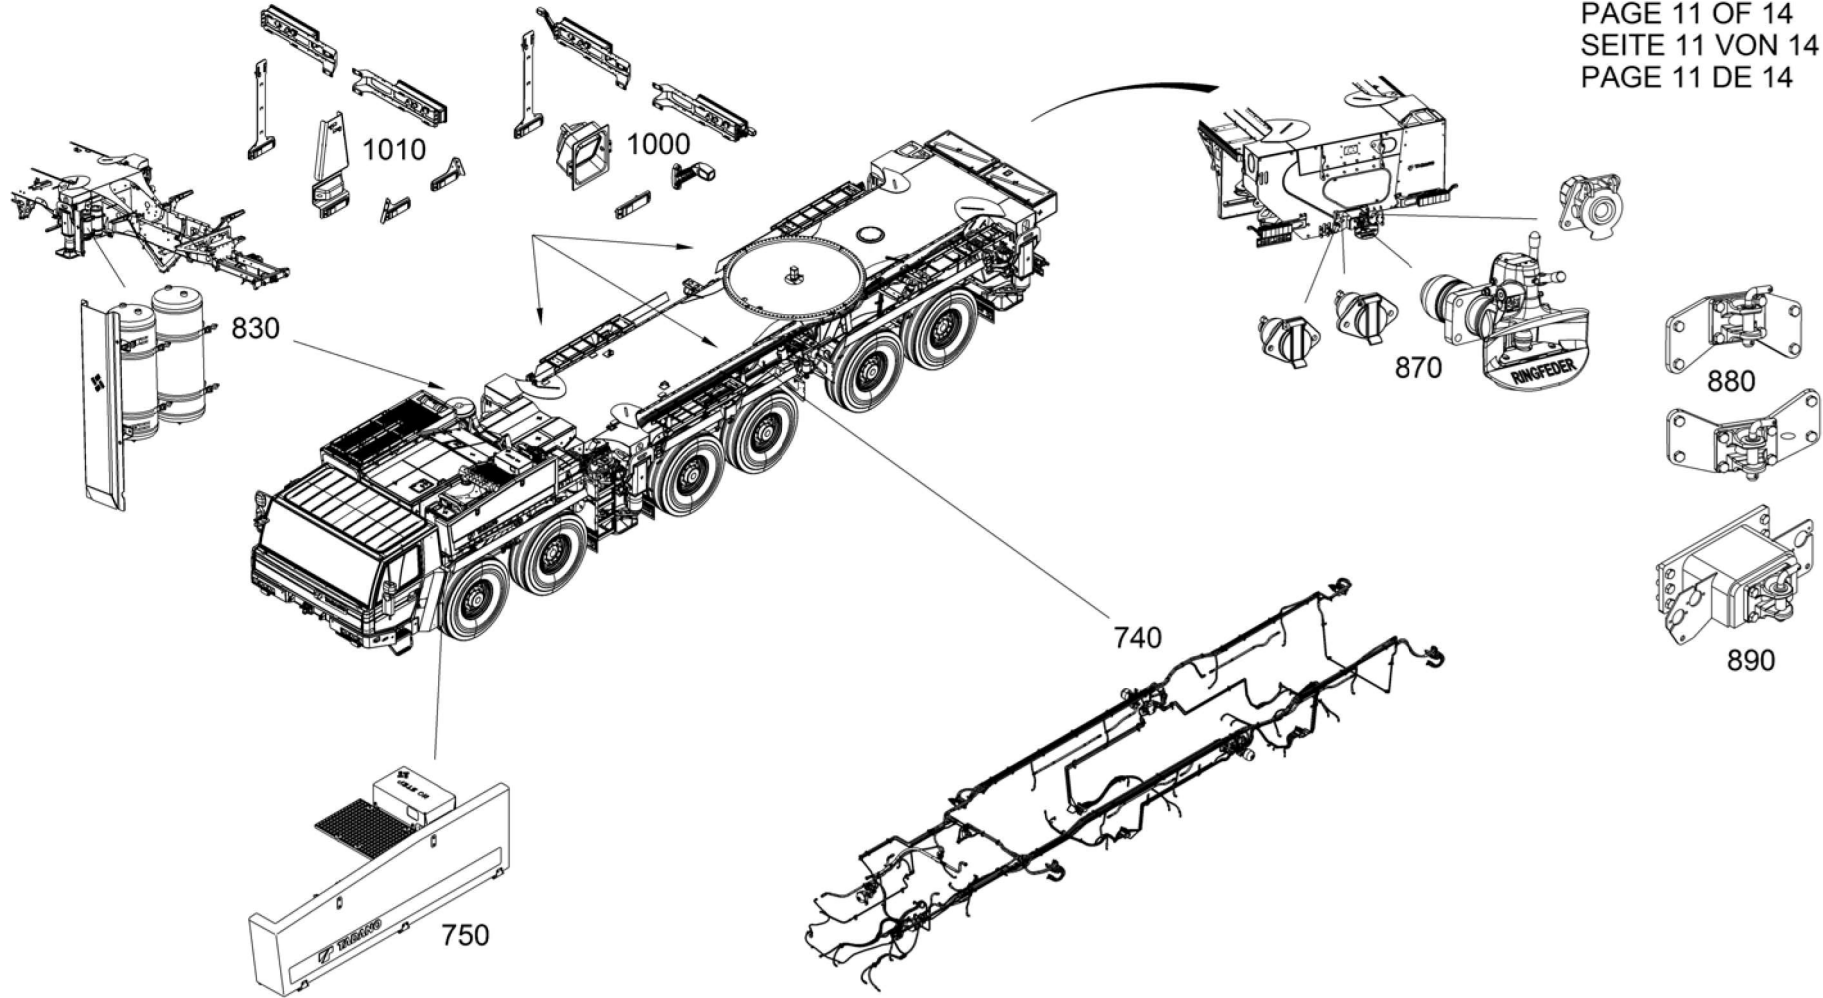

CARRIER  
UNTERWAGEN  
CHÂSSIS

from No / up to No

Figure  
Bild ATF400G-6  
Figure

**TADANO**  
0000-01

PAGE 12 OF 14  
SEITE 12 VON 14  
PAGE 12 DE 14

Part No.	Part Name	QTY	Unit
1140	Hydraulic Pump	2	EA
1150	Hydraulic Control Valve	1	EA
1160	Operator Control Console	1	EA
1170	Instrument Panel	1	EA
1180	Operator Seat	1	EA
1190	Steering Column	1	EA
1250	Instrument Panel Bezel	1	EA
1280	Steering Wheel	1	EA
1290	Operator Seat	1	EA
1390	Main Chassis Frame	1	EA
1060	Electrical Control Panel	1	EA