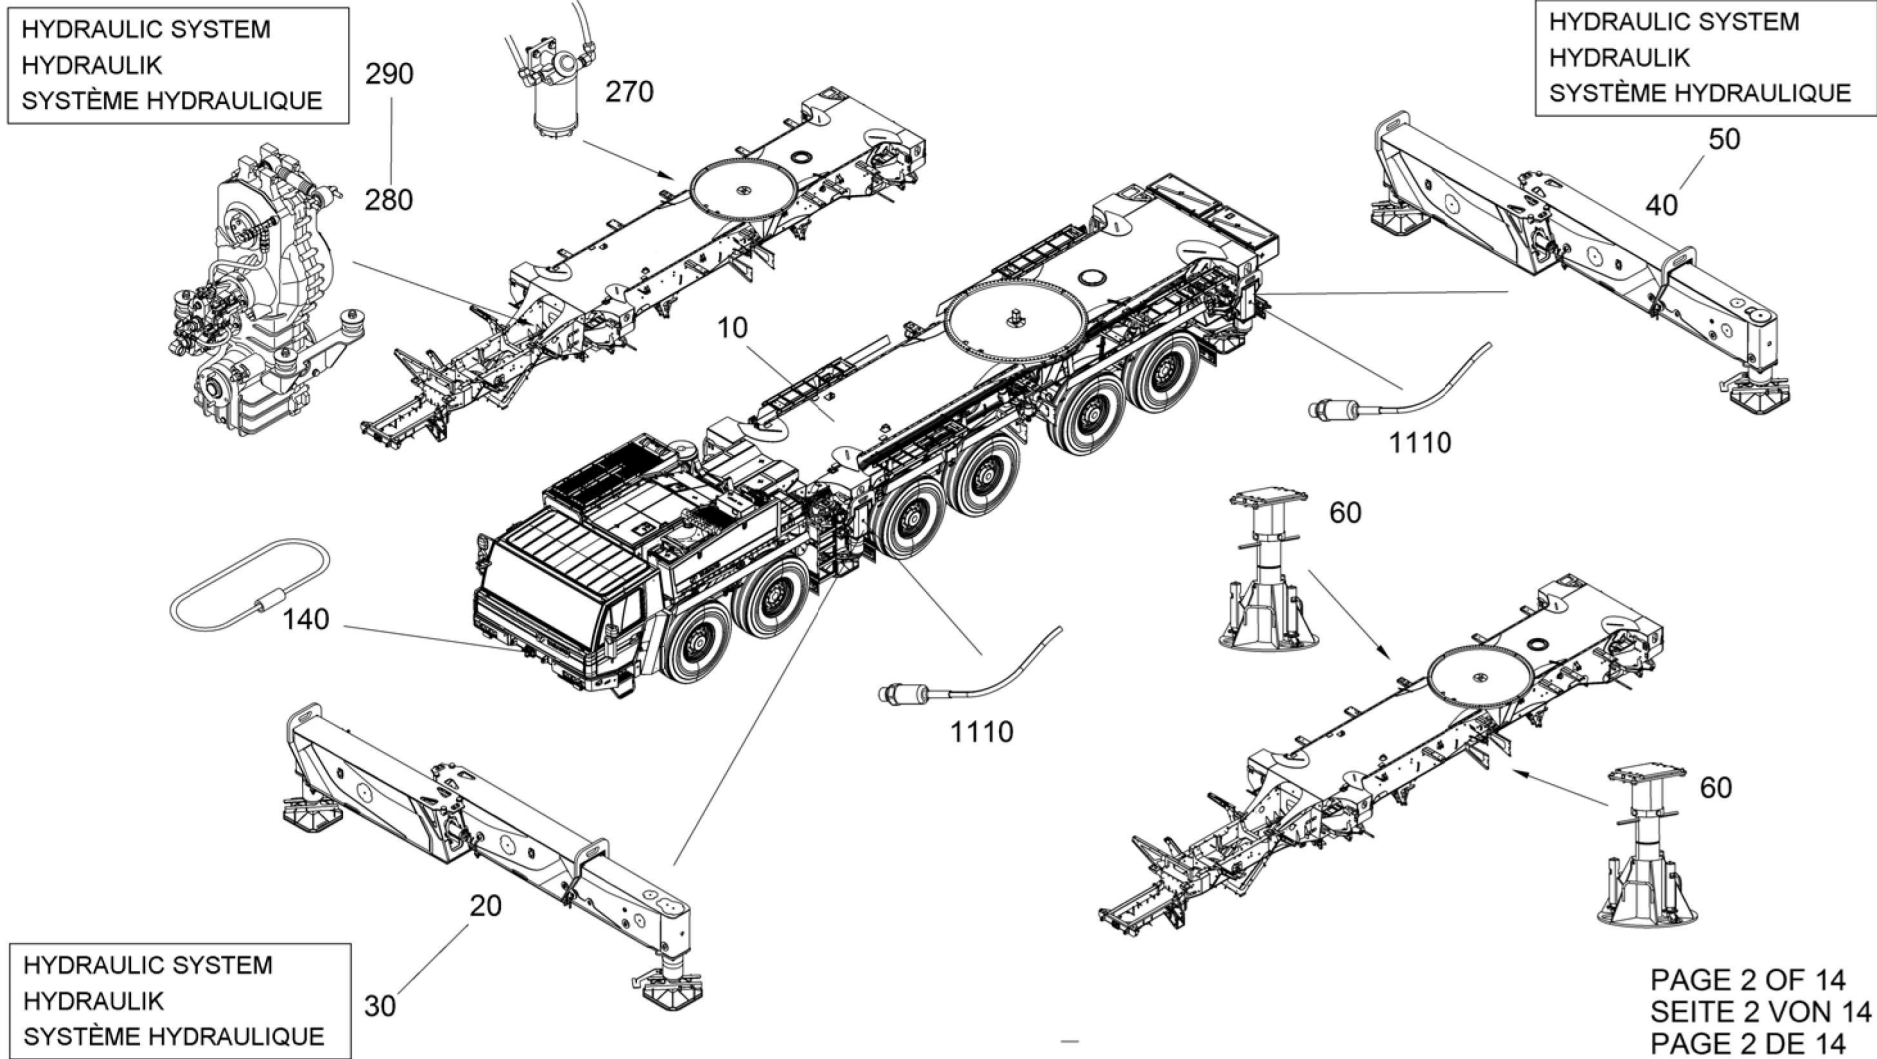

HYDRAULIC SYSTEM
HYDRAULIK
SYSTÈME HYDRAULIQUE

HYDRAULIC SYSTEM
HYDRAULIK
SYSTÈME HYDRAULIQUE