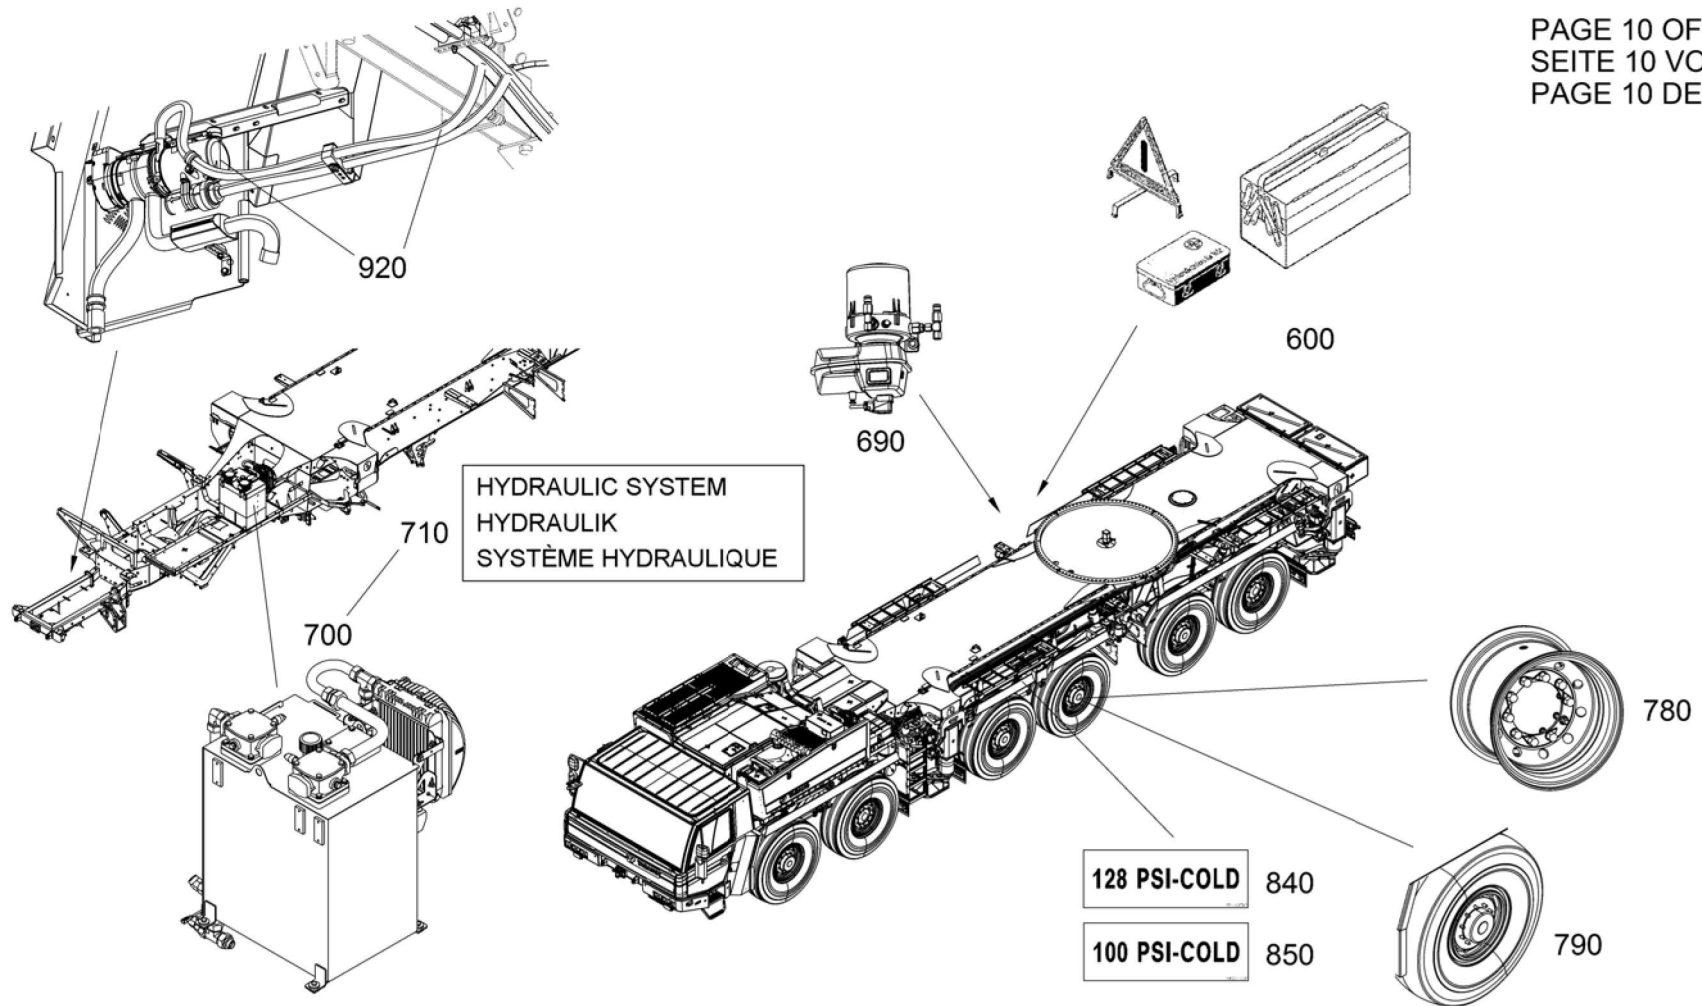

CARRIER
UNTERWAGEN
CHÂSSIS

from No / up to No

Figure
Bild ATF400G-6
Figure

TADANO
0000-01

PAGE 10 OF 14
SEITE 10 VON 14
PAGE 10 DE 14